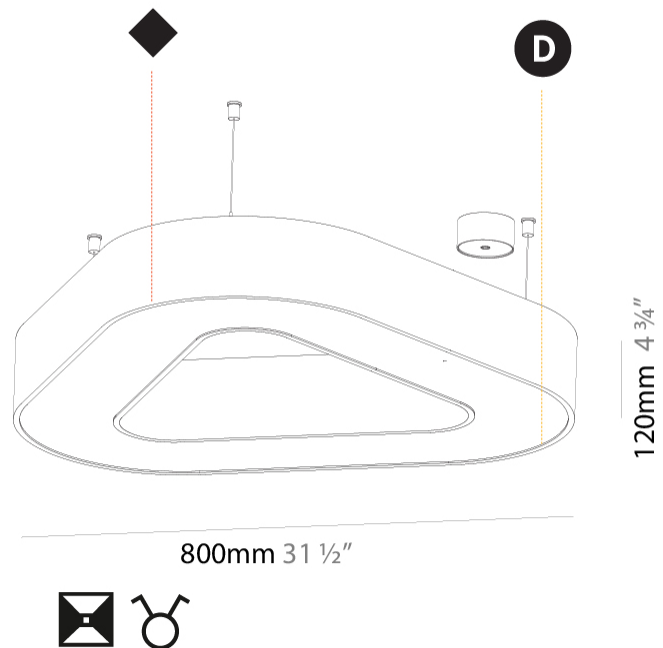

GENERAL

Series: Glorious
Subseries: Glorious Victory
Brand: Prolicht
Division: Architectural
Mounting Type: Suspension
Mounting Location: Ceiling
Subcategory: Ambient

PHYSICAL

Shape: Abstract
Length (mm): 800
Length (in): 31 1/2
Width (mm): 800
Width (in): 31 1/2
Height (mm): 120
Height (in): 4 3/4
Max. Overall Height (mm): 2120
Max. Overall Height (in): 83 7/16
Light Distribution: Direct / Indirect
Weight (kg): 8.173
Weight (lbs): 18.018
Diffuser: PMMA - Opal or Micro-Prism
Fixture Finish: SSR / BKV / CWI / CRY / HAB / LAG / UFT / ITA / RUA / RUR / MIC / FTG / MYG / TWT / LOD / PUS / FRO / FUP / KIA / POP / BLS / SPG / MEY / GOH / GUM / CHC / COM / ABZ / JAG / OBR / MOS / ROR
Fixture Material: Aluminum

ELECTRICAL

Lamp Type: LED (Zhaga Standard)
Input Wattage (W): 45
Total Output Wattage (W): 36 / 28.8 (3500K)
Dimming: Non-Dimming / Phase Dimming (120Vac only) / 0-10V Dimming
Driver Included: Yes
Driver Location: Integrated
Driver Type: Constant Current - 120 / 277Vac
Driver Class: Class 2
Input Voltage (V): 120 - 277
Constant Current (MA): 350 / 900 (3500K)

LED

Color Temperature (°K): 3000 / 3500 / 4000
Max. Delivered Lumen (lm): 5210 / 5390 / 5500
CRI: >80 CRI
Efficiency (%): 69.8
Lamp Life (hrs): 50000

OPTICAL

RATINGS AND CERTIFICATIONS

Certified By: Certified for North American Standards
IP rating: IP20